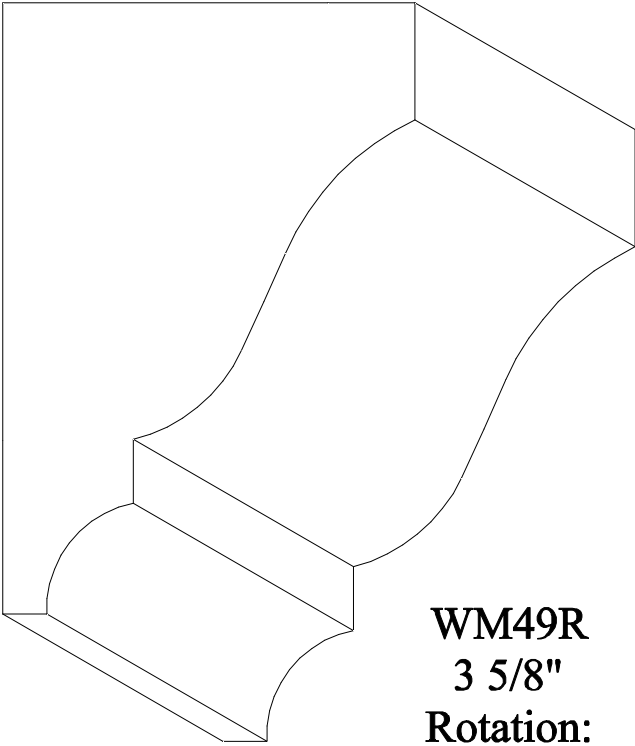

WM RADIUS CROWN

WM47R
4 5/8"
Rotation:
ELEVATION Radius
PLAN Radius

WM48R
4 1/4"
Rotation:
ELEVATION Radius
PLAN Radius

WM RADIUS CROWN

WM49R
3 5/8"
Rotation:
ELEVATION Radius
PLAN Radius

WM51R
3 1/4"
Rotation:
PLAN Radius

WM52R
2 3/4"

WM54R
2 1/4"
Rotation:
ELEVATION Radius

WM RADIUSED CROWN

WM67R
2 1/4"
Rotation:
ELEVATION Radius

WM68R
1 5/8"

WM75R
1 5/8"
Rotation:
PLAN Radius

LWM RADIUSED CROWN

LWM47R
5 1/4"
Rotation:
ELEVATION Radius
PLAN Radius