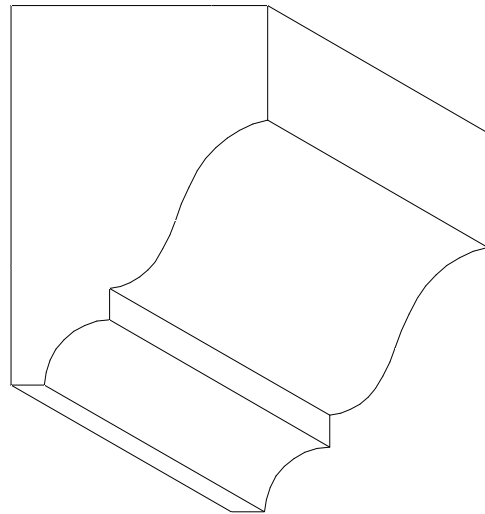

WM RADIUS CROWN

WM47R
4 5/8"
Rotation:
ELEVATION Radius
PLAN Radius

WM48R
4 1/4"
Rotation:
ELEVATION Radius
PLAN Radius

WM RADIUS CROWN

WM49R
3 5/8"
Rotation:
ELEVATION Radius
PLAN Radius

WM51R
3 1/4"
Rotation:
PLAN Radius

WM52R
2 3/4"

WM54R
2 1/4"
Rotation:
ELEVATION Radius

WM RADIUSED CROWN

WM67R
2 1/4"
Rotation:
ELEVATION Radius

WM68R
1 5/8"

WM75R
1 5/8"
Rotation:
PLAN Radius

LWM RADIUSED CROWN

LWM47R
5 1/4"
Rotation:
ELEVATION Radius
PLAN Radius