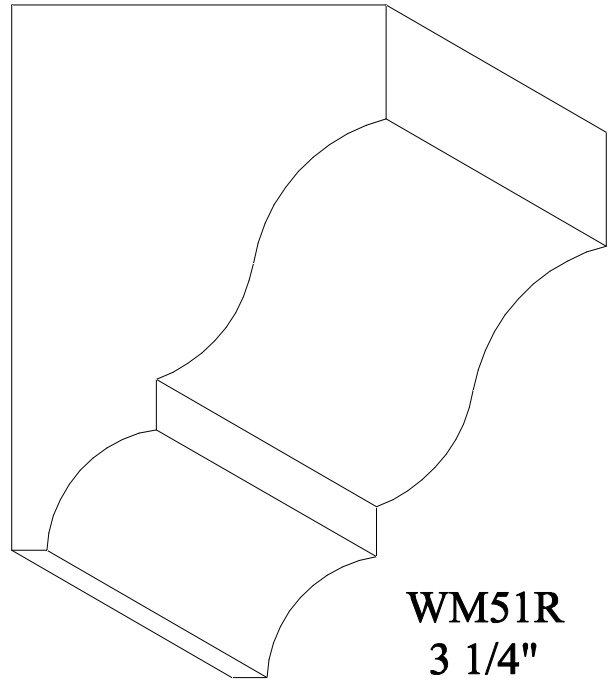

WM RADIUS CROWN

WM47R
4 5/8"
Rotation:
ELEVATION Radius
PLAN Radius

WM48R
4 1/4"
Rotation:
ELEVATION Radius
PLAN Radius

WM RADIUS CROWN

WM49R
3 5/8"
Rotation:
ELEVATION Radius
PLAN Radius

WM51R
3 1/4"
Rotation:
PLAN Radius

WM52R
2 3/4"

WM54R
2 1/4"
Rotation:
ELEVATION Radius

WM RADIUSED CROWN

WM67R
2 1/4"
Rotation:
ELEVATION Radius

WM68R
1 5/8"

WM75R
1 5/8"
Rotation:
PLAN Radius

LWM RADIUSED CROWN

LWM47R
5 1/4"
Rotation:
ELEVATION Radius
PLAN Radius