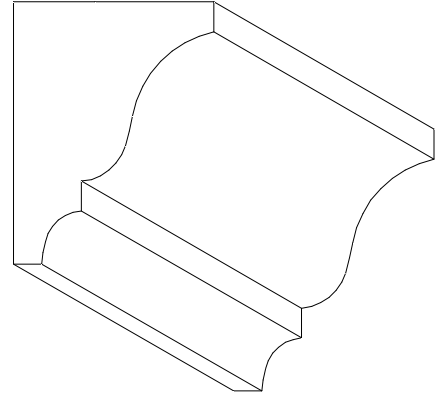

WM RADIUS CROWN

WM47R
4 5/8"
Rotation:
ELEVATION Radius
PLAN Radius

WM48R
4 1/4"
Rotation:
ELEVATION Radius
PLAN Radius

WM RADIUS CROWN

WM49R
3 5/8"
Rotation:
ELEVATION Radius
PLAN Radius

WM51R
3 1/4"
Rotation:
PLAN Radius

WM52R
2 3/4"

WM54R
2 1/4"
Rotation:
ELEVATION Radius

WM RADIUSED CROWN

WM67R
2 1/4"
Rotation:
ELEVATION Radius

WM68R
1 5/8"

WM75R
1 5/8"
Rotation:
PLAN Radius

LWM RADIUSED CROWN

LWM47R
5 1/4"
Rotation:
ELEVATION Radius
PLAN Radius