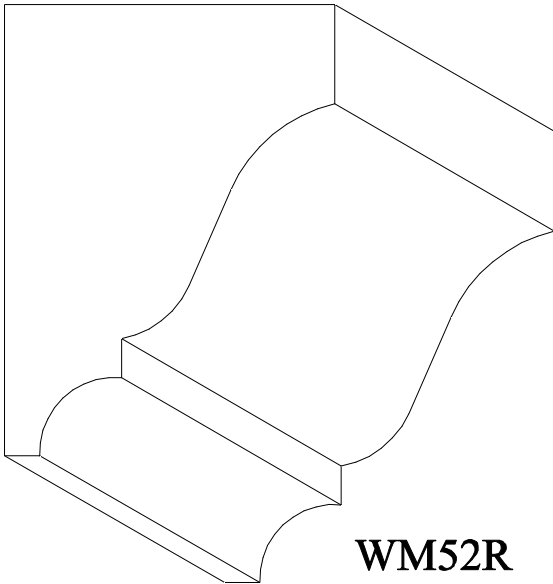

WM RADIUS CROWN

WM47R
4 5/8"
Rotation:
ELEVATION Radius
PLAN Radius

WM48R
4 1/4"
Rotation:
ELEVATION Radius
PLAN Radius

WM RADIUS CROWN

WM49R
3 5/8"
Rotation:
ELEVATION Radius
PLAN Radius

WM51R
3 1/4"
Rotation:
PLAN Radius

WM52R
2 3/4"

WM54R
2 1/4"
Rotation:
ELEVATION Radius

WM RADIUSED CROWN

WM67R
2 1/4"
Rotation:
ELEVATION Radius

WM68R
1 5/8"

WM75R
1 5/8"
Rotation:
PLAN Radius

LWM RADIUSED CROWN

LWM47R
5 1/4"
Rotation:
ELEVATION Radius
PLAN Radius