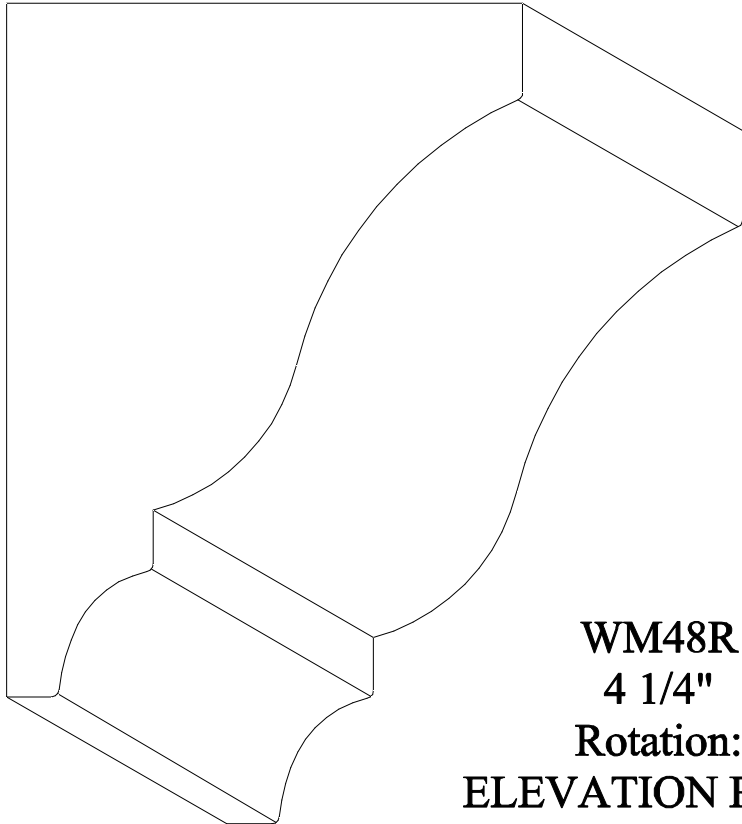

WM RADIUS CROWN

WM47R
4 5/8"
Rotation:
ELEVATION Radius
PLAN Radius

WM48R
4 1/4"
Rotation:
ELEVATION Radius
PLAN Radius

WM RADIUS CROWN

WM49R
3 5/8"
Rotation:
ELEVATION Radius
PLAN Radius

WM51R
3 1/4"
Rotation:
PLAN Radius

WM52R
2 3/4"

WM54R
2 1/4"
Rotation:
ELEVATION Radius

WM RADIUSED CROWN

WM67R
2 1/4"
Rotation:
ELEVATION Radius

WM68R
1 5/8"

WM75R
1 5/8"
Rotation:
PLAN Radius

LWM RADIUSED CROWN

LWM47R
5 1/4"
Rotation:
ELEVATION Radius
PLAN Radius