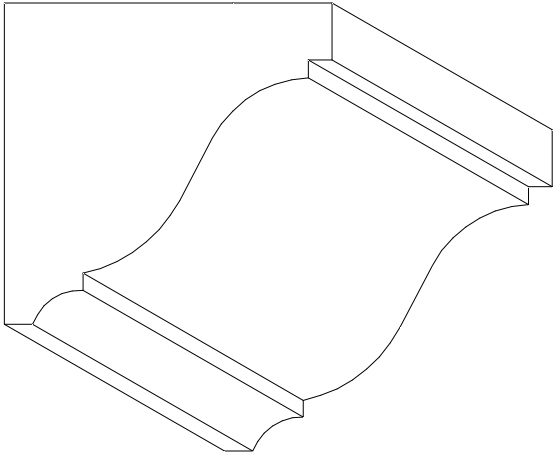

WM RADIUS CROWN

WM47R
4 5/8"
Rotation:
ELEVATION Radius
PLAN Radius

WM48R
4 1/4"
Rotation:
ELEVATION Radius
PLAN Radius

WM RADIUS CROWN

WM49R
3 5/8"
Rotation:
ELEVATION Radius
PLAN Radius

WM51R
3 1/4"
Rotation:
PLAN Radius

WM52R
2 3/4"

WM54R
2 1/4"
Rotation:
ELEVATION Radius

WM RADIUSED CROWN

WM67R
2 1/4"
Rotation:
ELEVATION Radius

WM68R
1 5/8"

WM75R
1 5/8"
Rotation:
PLAN Radius

LWM RADIUSED CROWN

LWM47R
5 1/4"
Rotation:
ELEVATION Radius
PLAN Radius