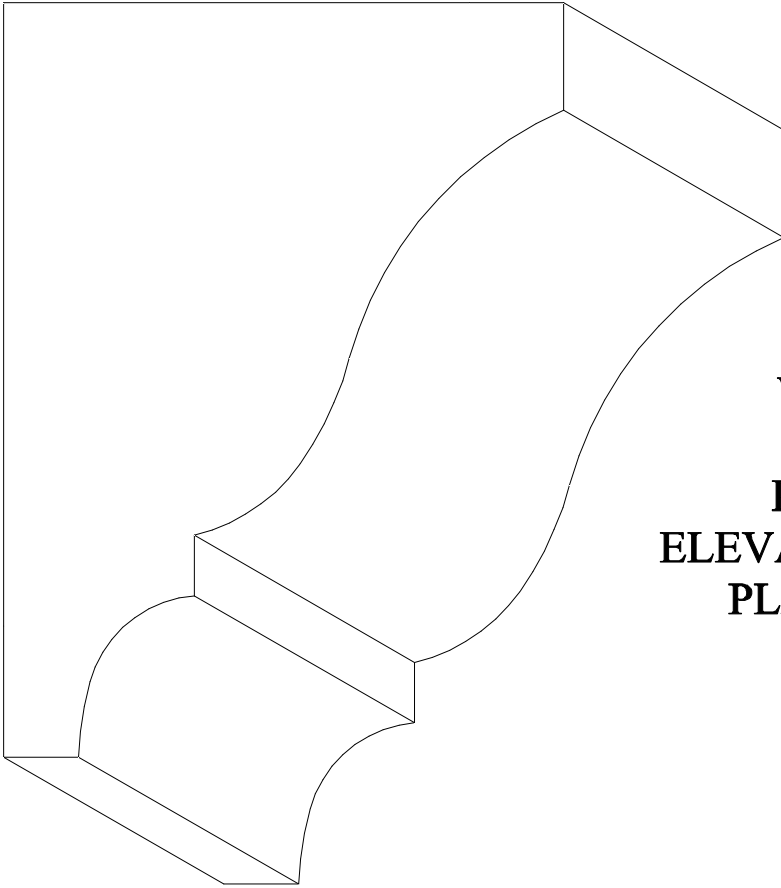

WM RADIUS CROWN

WM47R
4 5/8"
Rotation:
ELEVATION Radius
PLAN Radius

WM48R
4 1/4"
Rotation:
ELEVATION Radius
PLAN Radius

WM RADIUS CROWN

WM49R
3 5/8"
Rotation:
ELEVATION Radius
PLAN Radius

WM51R
3 1/4"
Rotation:
PLAN Radius

WM52R
2 3/4"

WM54R
2 1/4"
Rotation:
ELEVATION Radius

WM RADIUSED CROWN

WM67R
2 1/4"
Rotation:
ELEVATION Radius

WM68R
1 5/8"

WM75R
1 5/8"
Rotation:
PLAN Radius

LWM RADIUSED CROWN

LWM47R
5 1/4"
Rotation:
ELEVATION Radius
PLAN Radius